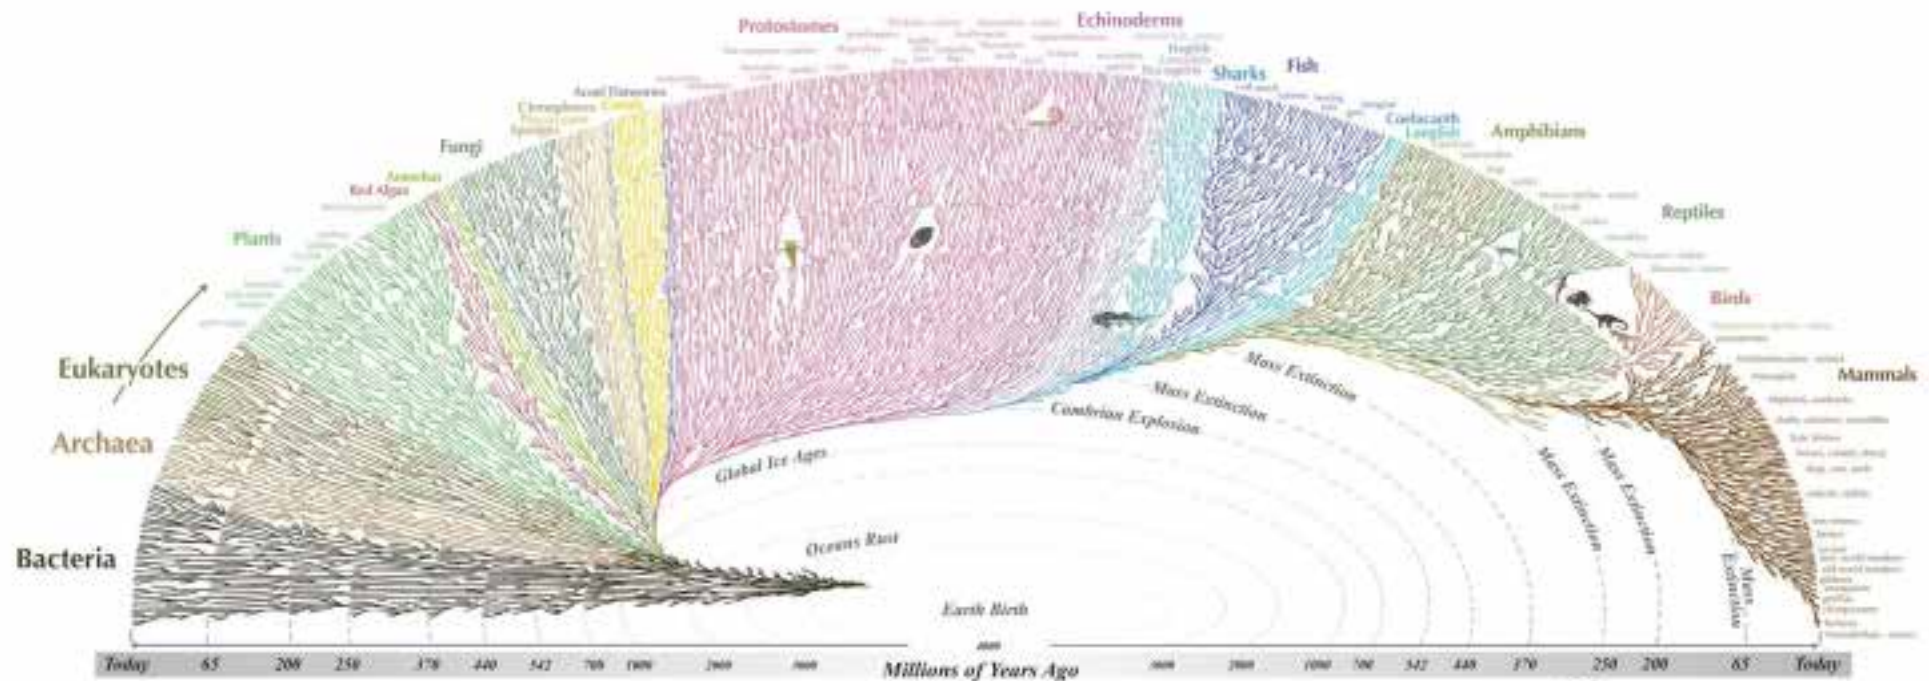

OUR LOGIC OF VALUE CREATION LEADS TO
DEGENERATION

BECAUSE IT IS OUT OF
SYNC WITH THE WAY
LIFE WORKS

WE
NEED
A NEW
PARADIGM
FOR
INNOVATION

BUT WHERE TO LOOK
FOR INSPIRATION?

WE CAN SCAN
THE COSMOS

OR BET ON ARTIFICIAL INTELLIGENCE

AND HOPE THAT ET AND AI WILL SPARE US

NI IS
3.8 BILLION
YEARS OLD

BIG HISTORY PERSPECTIVE

JANUARY	FEBRUARY	MARCH	APRIL
	25 Life appears		
MAY	JUNE	JULY	AUGUST
			16 Multicellular Life appears
SEPTEMBER	OCTOBER	NOVEMBER	DECEMBER
		15 Fungi 	13 Mammals 
		20 Fish 	
		22 Plants 	

OUR BIGGEST CHALLENGE IS

TO AVOID JOINING THE 99.9% OF SPECIES
THAT ONCE INHABITED OUR PLANET
BUT ARE NOW **EXTINCT**.

All the major and many of the minor living branches of life are shown on this diagram, but only a few of those that have gone extinct are shown. Example: *Dinosaurs - extinct*