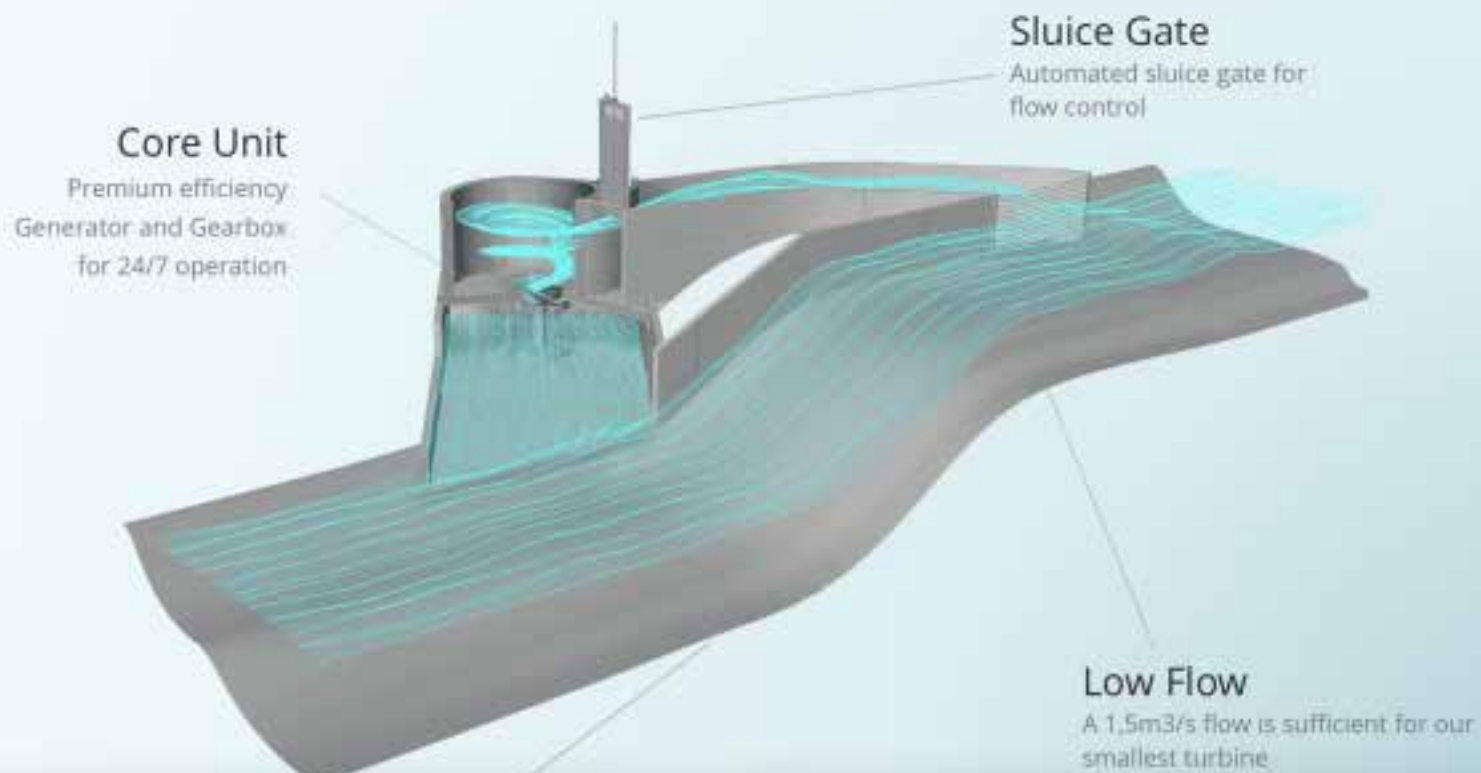

[Case Study](#)

FLOOD MANAGEMENT

When developing a site, we also study the regional situation. Of course, our turbines are flood proof, but we can also include ways to prevent flooding in the area in our civil works design.

The **Vortex** Turbine

An eco-friendly way to harness energy from rivers and canals with a low height difference, as a standalone project or a cluster of turbines powering entire regions. A single turbine can generate from 15 to 70 kW of constant energy around the clock.